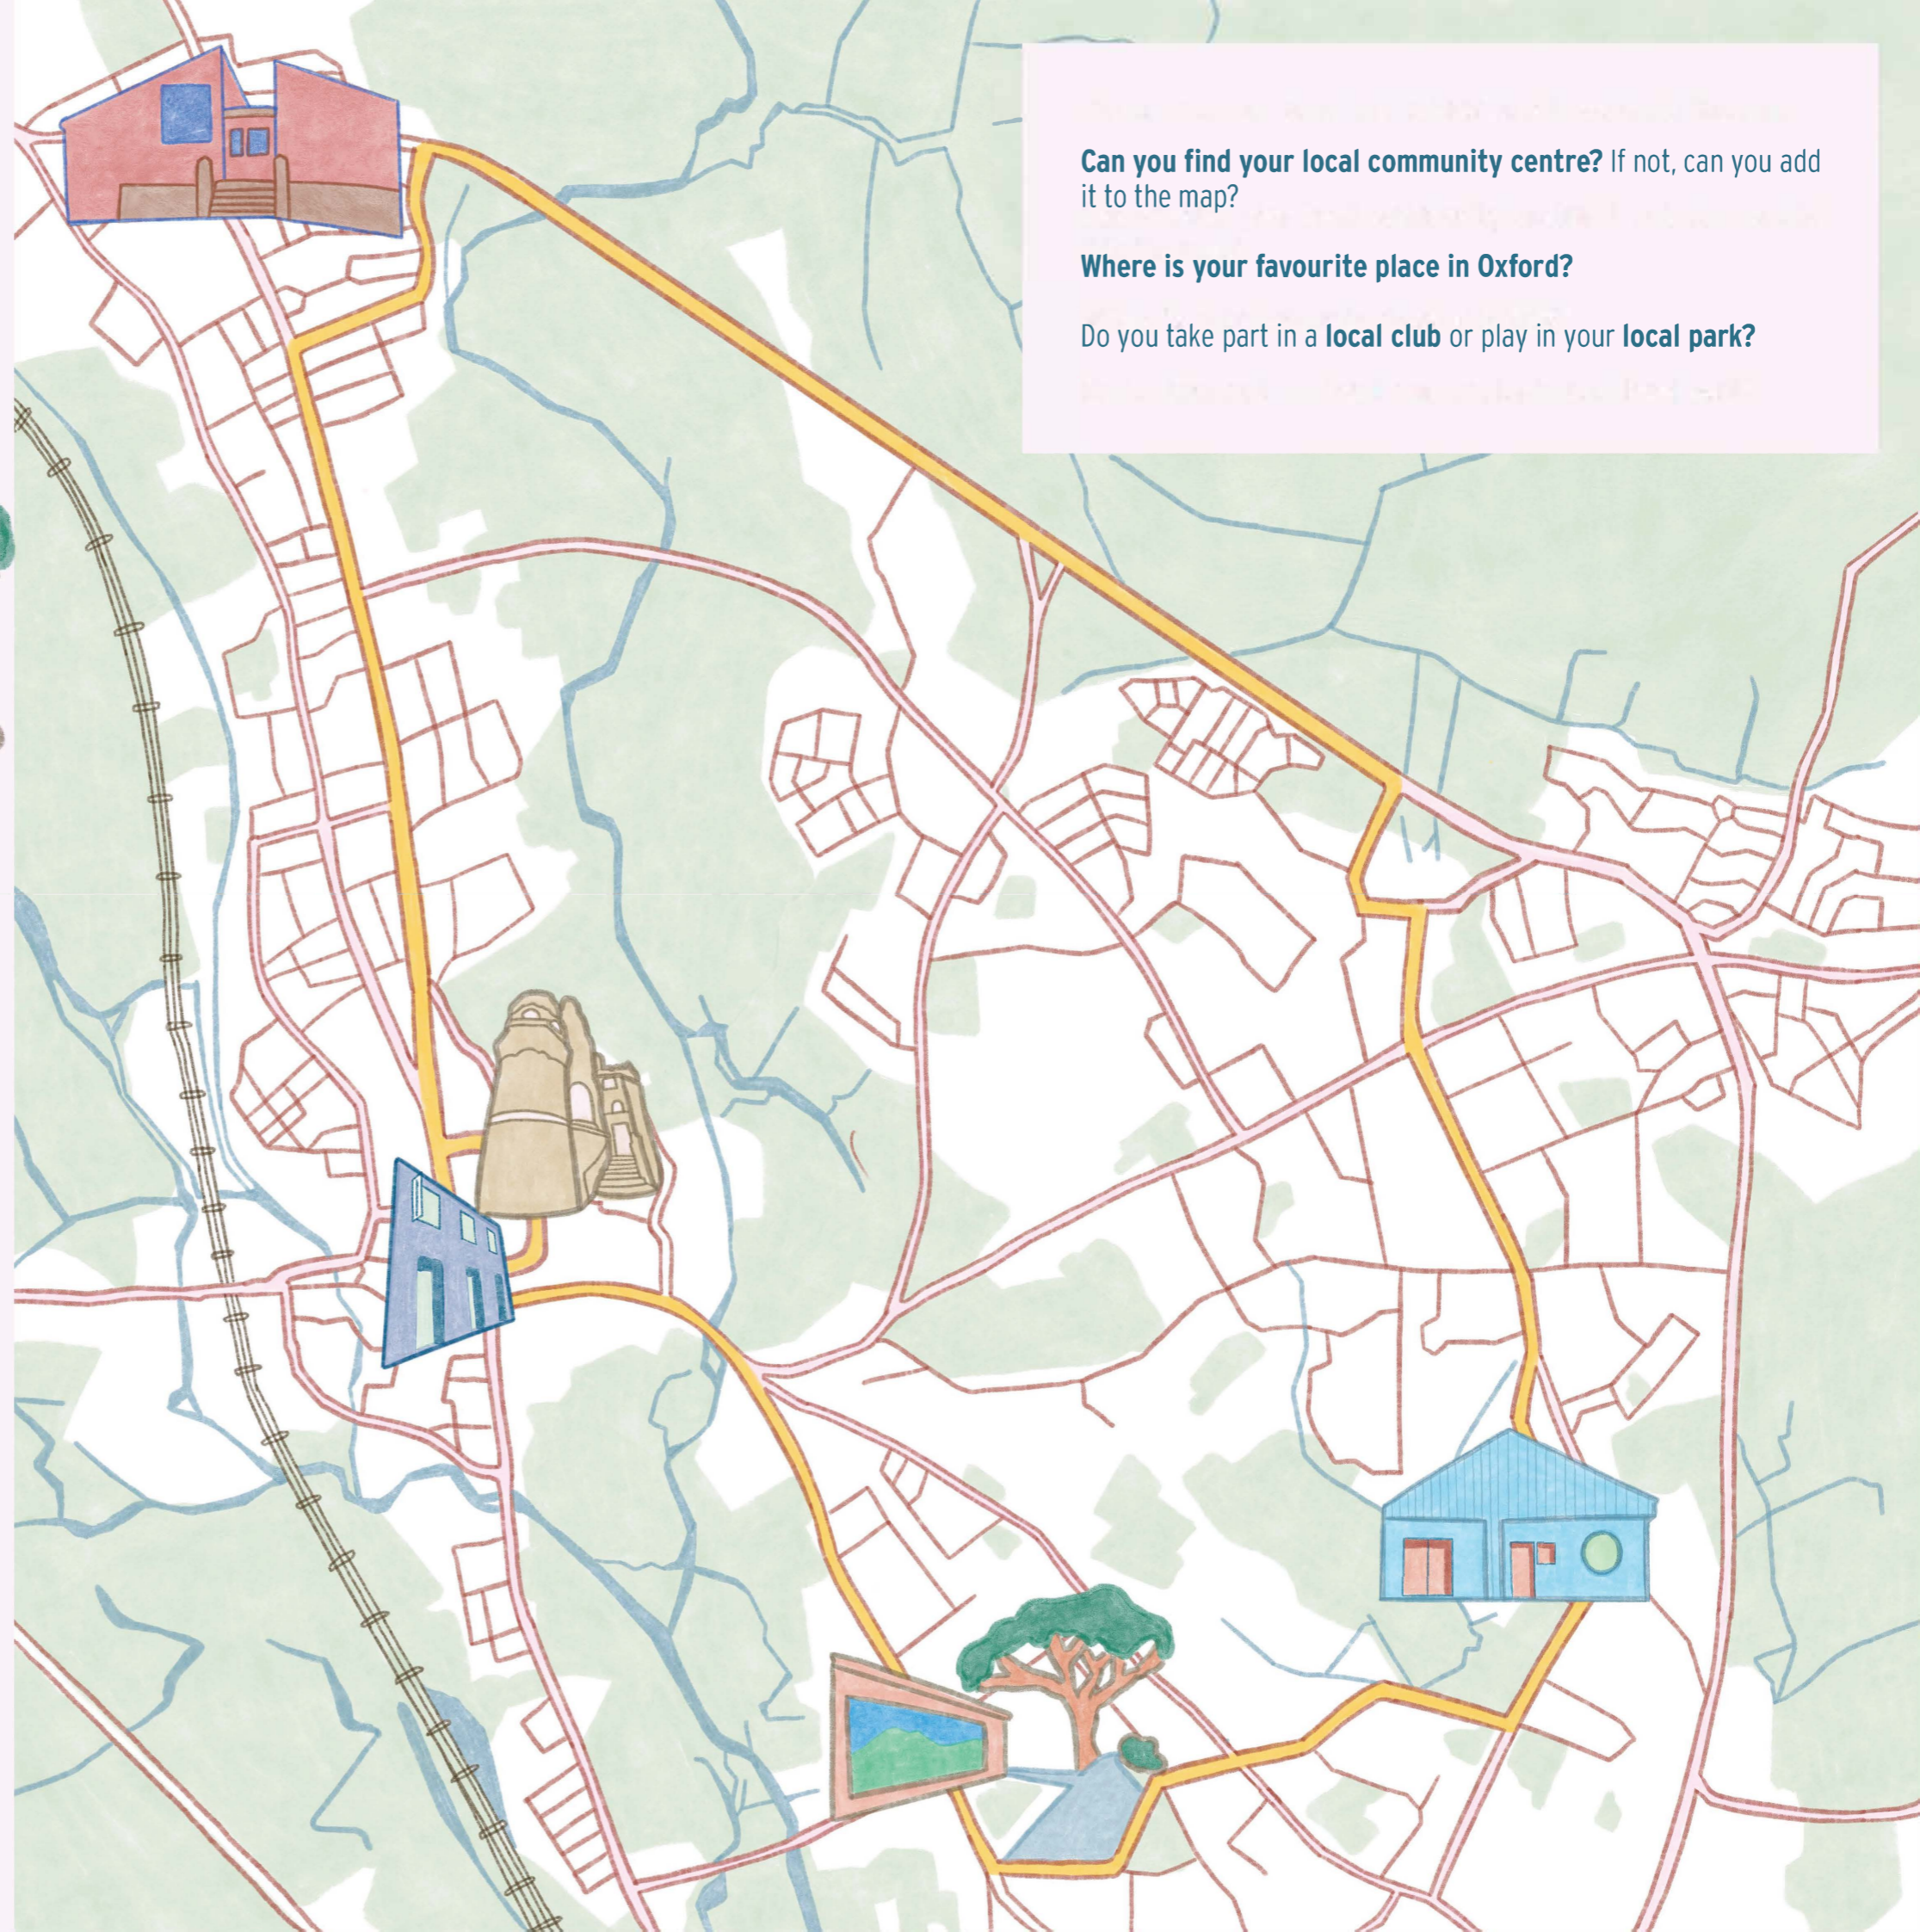

Can you find your local community centre? If not, can you add it to the map?

Where is your favourite place in Oxford?

Do you take part in a local club or play in your local park?

Fill this space with the things you notice about the changing environment in Oxford.